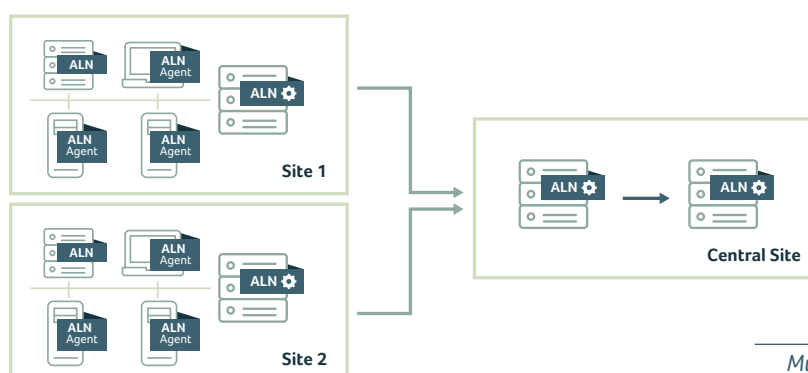

UNIFIED DATA MANAGEMENT FOR DISTRIBUTED DATA

In today’s world, organizations are increasingly mobile, and strategic data is being shared across multiple systems and entities often geographically dispersed—from the corporate data center to endpoint devices such as desktops and laptops. It is critical for organizations to consider building a strategy for data protection that encompasses both server and endpoint data protection, and that aligns with their corporate backup and recovery policy. Live Navigator reduces the cost and failures associated with protecting and recovering data across all enterprise systems, from endpoint devices to remote and branch offices.

TRANSPARENT DATA PROTECTION FOR ENDPOINT DEVICES

Today’s IT professionals face the daunting task of keeping an ever growing number of systems running and protected. Live Navigator offers seamless data protection for desktops, laptops, and file servers with the enterprise-grade capabilities typically found only in products designed for mission-critical servers.

PEACE OF MIND FOR REMOTE OFFICES AND BRANCH OFFICES

As data at the edge of your infrastructure continues to grow, your legacy data protection and management tools can become less effective and more costly. This increases the management burden at the remote site and can directly impact your ability to protect data and maintain business continuity. Live Navigator enables you to centralize data protection, retention and recovery operations to improve operational efficiency and reduce business risks associated with lost information. Live Navigator seamlessly handles local backup at remote sites and uses advanced data de-duplication to expedite data transfer. Since Live Navigator sends only unique, de-duplicated data from each remote site to the central location, it optimizes your existing network bandwidth, providing you with an efficient method for centrally protecting remote and branch office data.